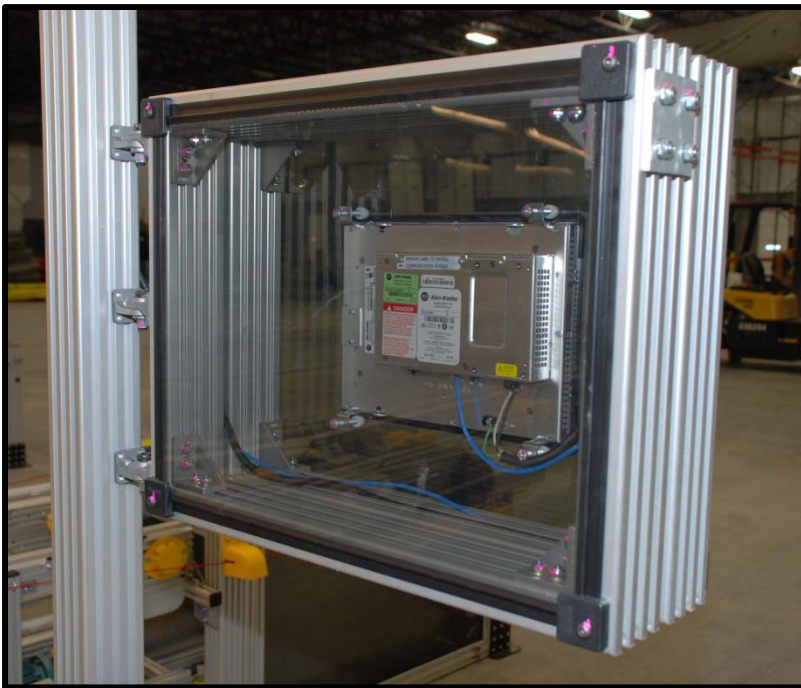

Tekno Panel View Mounting

Key Benefits & Features:

- Swivel Mounting
- Size Can Vary Per the Application
- Flexible
- Hinge design allows easy access
- Aesthetically clean

One Wall Street
Cave City, KY 42127

Tekno Junction & I/O Boxes

Key Benefits & Features:

- Hinged/Removable face
- Extruded Din Rail
- Custom or Standard Lengths
- Low profile design.
- Easy to install.

One Wall Street
Cave City, KY 42127