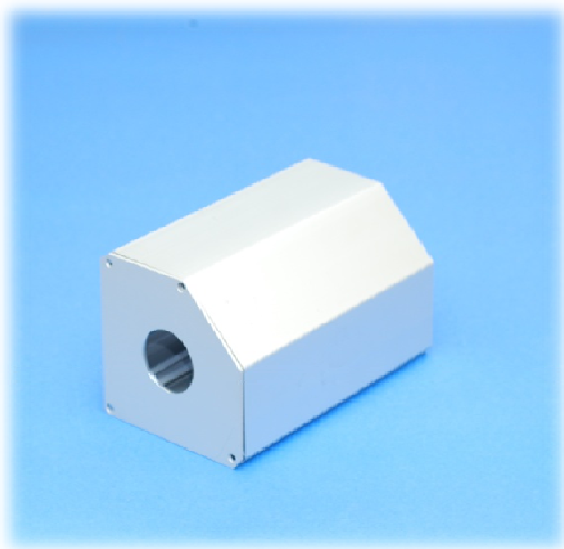

Tekno Panel View Mounting

Key Benefits & Features:

- Swivel Mounting
- Size Can Vary Per the Application
- Flexible
- Hinge design allows easy access
- Aesthetically clean

One Wall Street
Cave City, KY 42127

Tekno Junction & I/O Boxes

Key Benefits & Features:

- Hinged/Removable face
- Extruded Din Rail
- Custom or Standard Lengths
- Low profile design.
- Easy to install.

One Wall Street
Cave City, KY 42127